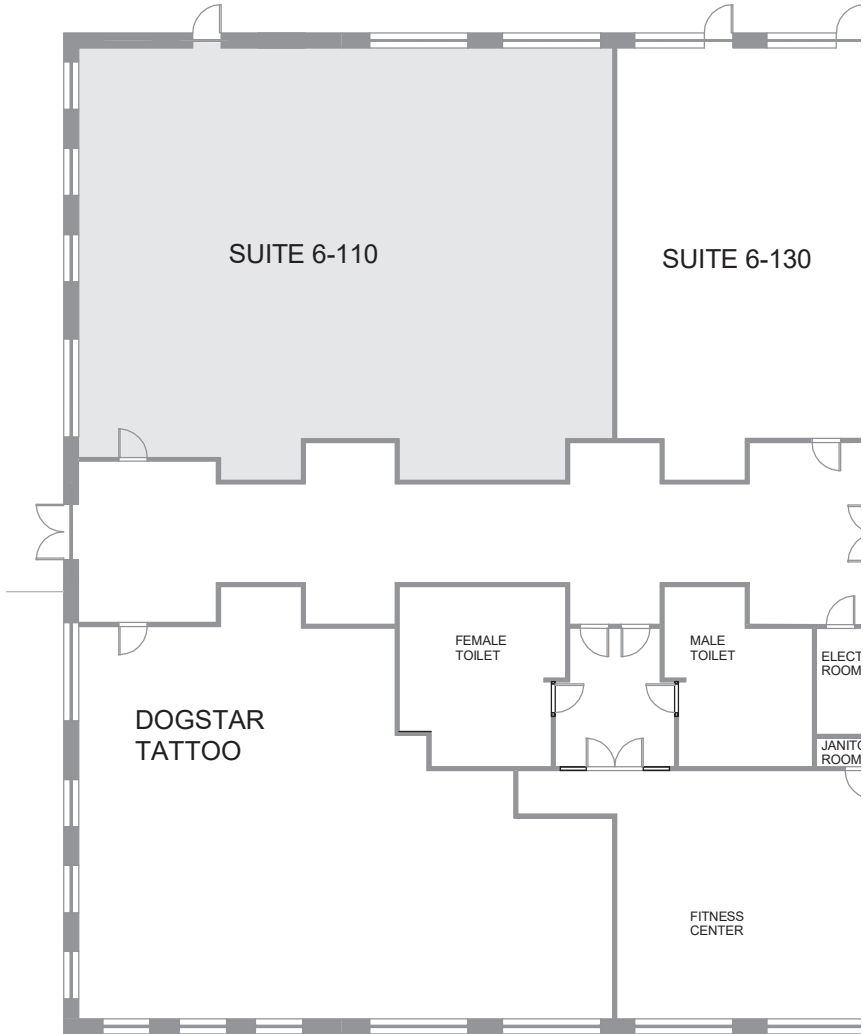

④ Building Six

Suite 6-110: 2,869 RSF, interior conditioned space plus a 1,200 SF private exterior patio